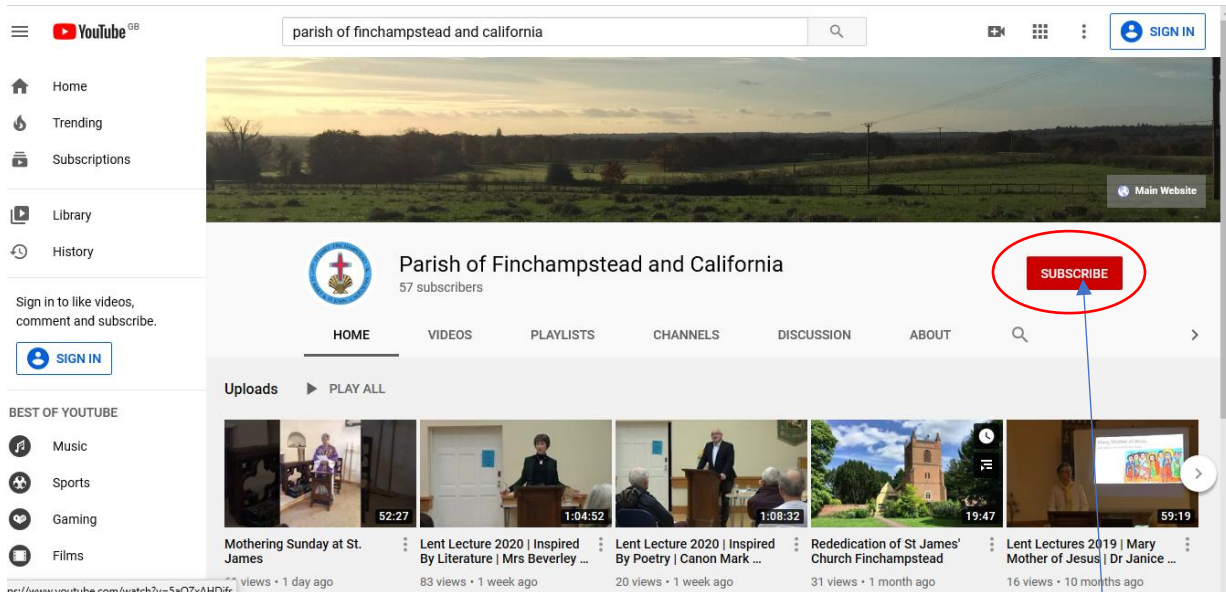

If you are unsure as to how to set Facebook up, then ask a friend or follow the instructions below:

Go onto the internet and search for www.youtube.com

To simply find our YouTube Channel type Parish of Finchampstead and California into the search box

This is what our channel looks like. To see videos simply click on the name of the channel

Here you will find all of our videos.

To subscribe and help us use YouTube more effectively please do the following: Click on the Subscribe button.