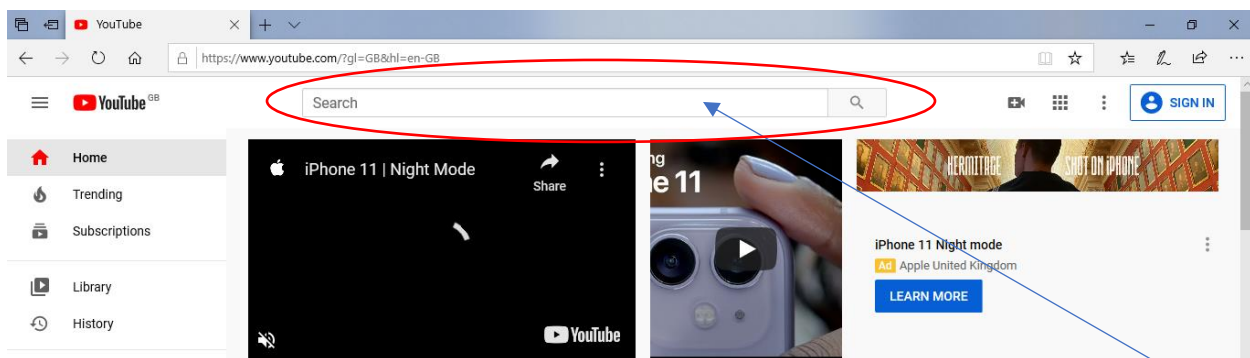

To simply find our YouTube Channel type Parish of Finchampstead and California into the search box