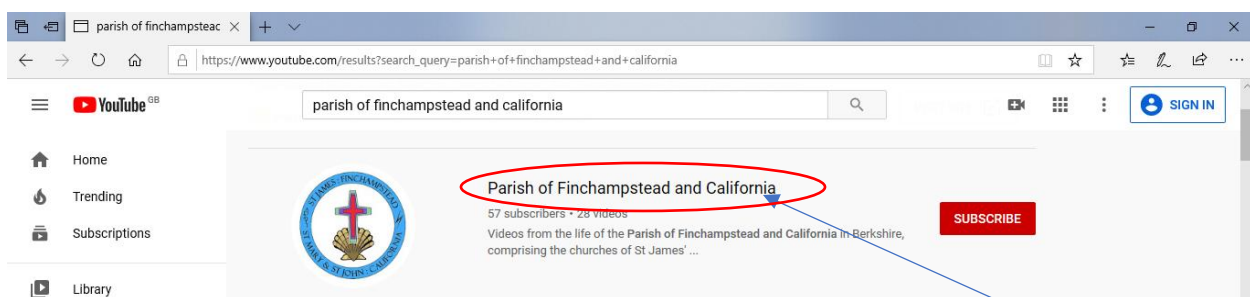

This is what our channel looks like. To see videos simply click on the name of the channel